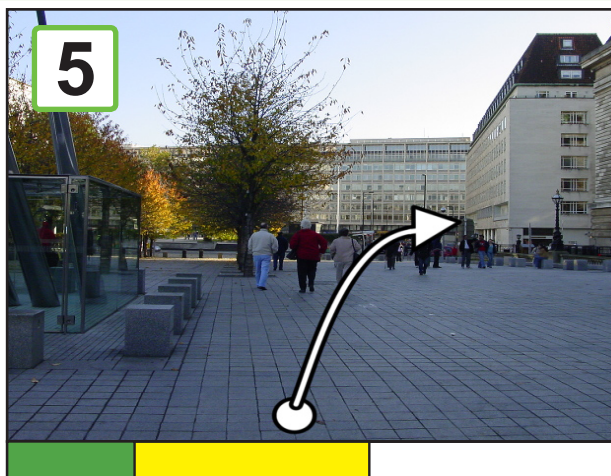

A step-free route from the Southbank Centre to Westminster underground station's accessible entrance. 1

Southbank Centre the Royal Festival Hall, Queen Elizabeth Hall and Hayward Gallery. This map takes you to the ticket office in the Royal Festival Hall, from there you can get to all the other venues.

Under each picture is a time-bar to show you how much of the journey there is to go.

-  = the length of travel for each part of the journey.
-  = the length of travel already completed.

The journey is around 1150 metres long. If you have difficulty getting about, it could take 30 minutes.

Go through the automatic doors (green side) on the 1st floor.

Go to the left towards the steps up to the Golden Jubilee footbridge. There is a lift shaft behind the steps.

Take the lift down to street level. Turn left and left again to go around the lift and under the bridge.

A step-free route from the Southbank Centre to Westminster underground station's accessible entrance. 2

SOUTHBANK CENTRE

Go along the riverside until you reach the London Eye.

Turn left at the Eye and go across the paved area. Then turn right and go along Belvedere Road.