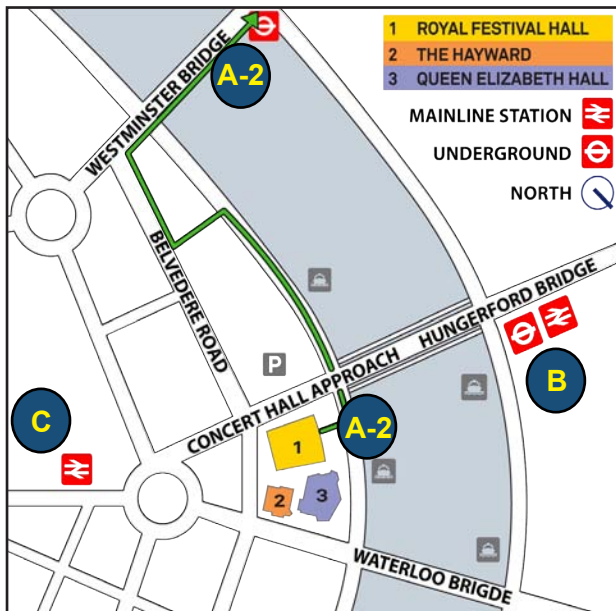

A step-free route from the Southbank Centre to Westminster underground station's accessible entrance. 1

Southbank Centre the Royal Festival Hall, Queen Elizabeth Hall and Hayward Gallery. This map takes you to the ticket office in the Royal Festival Hall, from there you can get to all the other venues.

A step-free route from the Southbank Centre to Westminster underground station's accessible entrance. 2

SOUTHBANK CENTRE

Go along the riverside until you reach the London Eye.

Turn left at the Eye and go across the paved area. Then turn right and go along Belvedere Road.

Keep going straight along Belvedere Road.

At the end of the road turn right and go across Westminster Bridge.

At the end of the bridge cross the 4 small pelican crossings. Keep going straight along Bridge Street.

Westminster Station's main entrance is on the left. There is a lift to the main ticket office.

A-2

A step-free route from the Southbank Centre to Westminster underground station's accessible entrance. ³