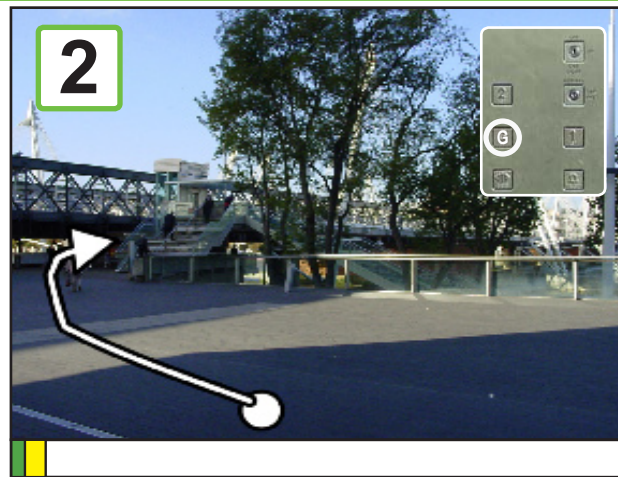

A step-free route from the Southbank Centre to Westminster underground station's accessible entrance. 1

Southbank Centre the Royal Festival Hall, Queen Elizabeth Hall and Hayward Gallery. This map takes you to the ticket office in the Royal Festival Hall, from there you can get to all the other venues.

Under each picture is a time-bar to show you how much of the journey there is to go.

-  = the length of travel for each part of the journey.
-  = the length of travel already completed.

The journey is around 1150 metres long. If you have difficulty getting about, it could take 30 minutes.

Go through the automatic doors (green side) on the 1st floor.

Go to the left towards the steps up to the Golden Jubilee footbridge. There is a lift shaft behind the steps.

Take the lift down to street level. Turn left and left again to go around the lift and under the bridge.

A step-free route from the Southbank Centre to Westminster underground station's accessible entrance. 2

SOUTHBANK CENTRE

Go along the riverside until you reach the London Eye.

Turn left at the Eye and go across the paved area. Then turn right and go along Belvedere Road.