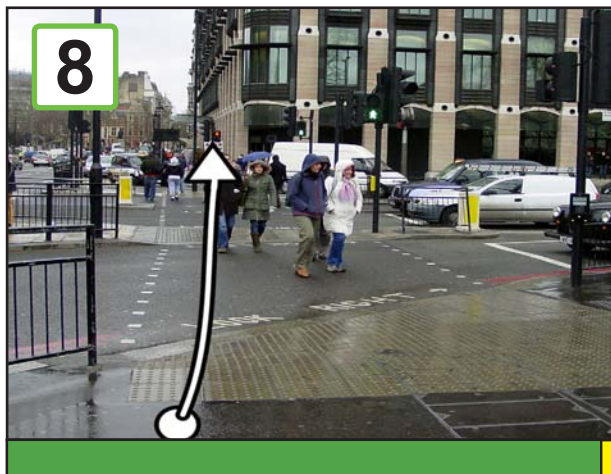

A step-free route from the Southbank Centre to Westminster underground station's accessible entrance. 2

SOUTHBANK CENTRE

Go along the riverside until you reach the London Eye.

Turn left at the Eye and go across the paved area. Then turn right and go along Belvedere Road.

Keep going straight along Belvedere Road.

At the end of the road turn right and go across Westminster Bridge.

At the end of the bridge cross the 4 small pelican crossings. Keep going straight along Bridge Street.