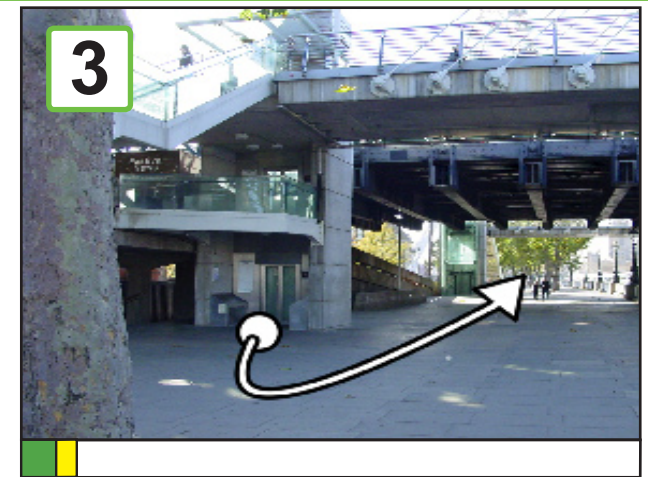

A step-free route from the Southbank Centre to Westminster underground station's accessible entrance. 1

Southbank Centre the Royal Festival Hall, Queen Elizabeth Hall and Hayward Gallery. This map takes you to the ticket office in the Royal Festival Hall, from there you can get to all the other venues.

Under each picture is a time-bar to show you how much of the journey there is to go.

-  = the length of travel for each part of the journey.
-  = the length of travel already completed.

The journey is around 1150 metres long. If you have difficulty getting about, it could take 30 minutes.

Go through the automatic doors (green side) on the 1st floor.

Go to the left towards the steps up to the Golden Jubilee footbridge. There is a lift shaft behind the steps.

Take the lift down to street level. Turn left and left again to go around the lift and under the bridge.

A step-free route from the Southbank Centre to Westminster underground station's accessible entrance. 2

SOUTHBANK CENTRE

Go along the riverside until you reach the London Eye.

Turn left at the Eye and go across the paved area. Then turn right and go along Belvedere Road.