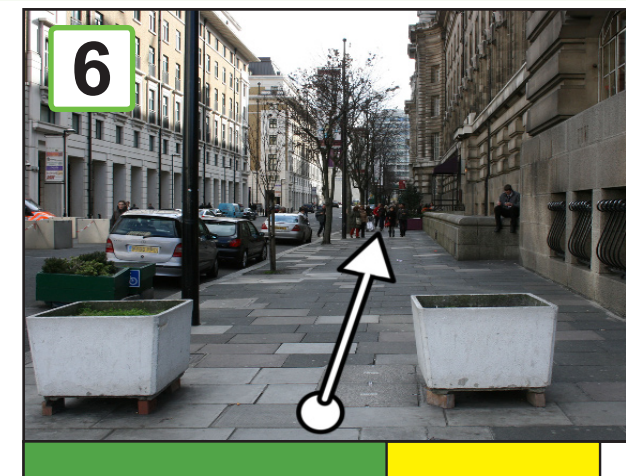

Go through the automatic doors (green side) on the 1st floor.

Go to the left towards the steps up to the Golden Jubilee footbridge. There is a lift shaft behind the steps.

Take the lift down to street level. Turn left and left again to go around the lift and under the bridge.

A step-free route from the Southbank Centre to Westminster underground station's accessible entrance. 2

SOUTHBANK CENTRE

Go along the riverside until you reach the London Eye.

Turn left at the Eye and go across the paved area. Then turn right and go along Belvedere Road.