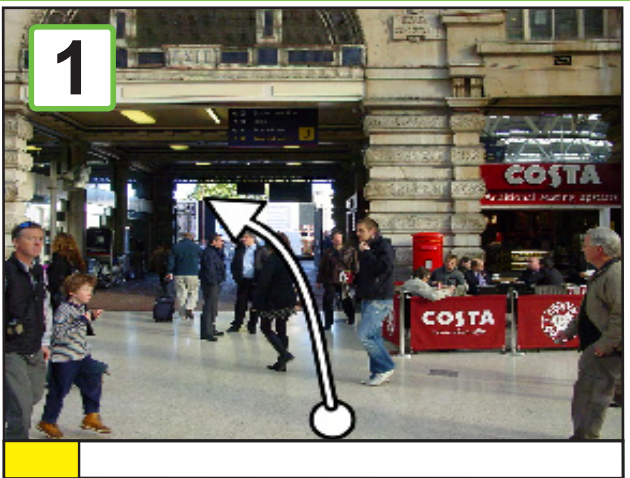

A step-free route from Waterloo mainline station to the Southbank Centre's accessible entrance.

1

Southbank Centre the Royal Festival Hall, Queen Elizabeth Hall and Hayward Gallery. This map takes you to the ticket office in the Royal Festival Hall, from there you can get to all the other venues.

Under each picture is a time-bar to show you how much of the journey there is to go.

 = the length of travel for each part of the journey.

 = the length of travel already completed.

The journey is around 580 metres long. If you have difficulty getting about, it could take 12 minutes.

1 Leave Waterloo station at Exit 3 (next to Costa Café). Turn left and follow the footpath downhill.

2 Pass Waterloo main entrance. Turn right and cross to the island, turn left and cross again.

3 Cross York Road at the pelican crossing. Go under the bridge straight ahead (Sutton Walk).

A step-free route from Waterloo mainline station to the Southbank Centre's accessible entrance.

2

SOUTH BANK CENTRE

Go straight ahead down the road. Cross over Belvedere Road (this is a level area).

Turn right and go towards the Royal Festival Hall. Go left at the corner and go around the building.