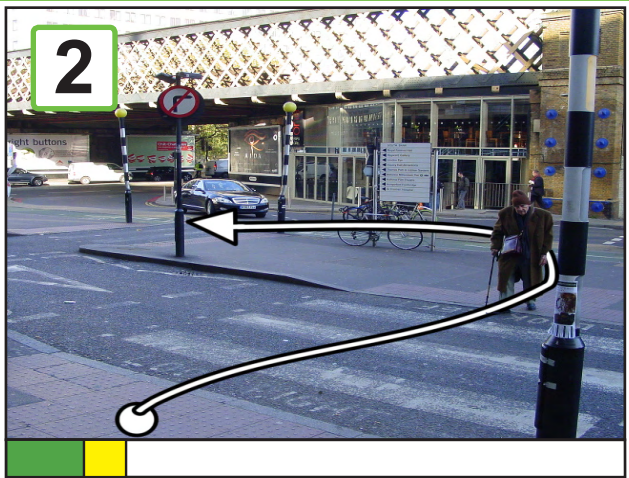

A step-free route from Waterloo mainline station to the Southbank Centre's accessible entrance.

1

Southbank Centre the Royal Festival Hall, Queen Elizabeth Hall and Hayward Gallery. This map takes you to the ticket office in the Royal Festival Hall, from there you can get to all the other venues.

Under each picture is a time-bar to show you how much of the journey there is to go.

 = the length of travel for each part of the journey.

 = the length of travel already completed.

The journey is around 580 metres long. If you have difficulty getting about, it could take 12 minutes.

1 Leave Waterloo station at Exit 3 (next to Costa Café). Turn left and follow the footpath downhill.

2 Pass Waterloo main entrance. Turn right and cross to the island, turn left and cross again.

3 Cross York Road at the pelican crossing. Go under the bridge straight ahead (Sutton Walk).

A step-free route from Waterloo mainline station to the Southbank Centre's accessible entrance.

2

SOUTH BANK CENTRE

Go straight ahead down the road. Cross over Belvedere Road (this is a level area).

Turn right and go towards the Royal Festival Hall. Go left at the corner and go around the building.