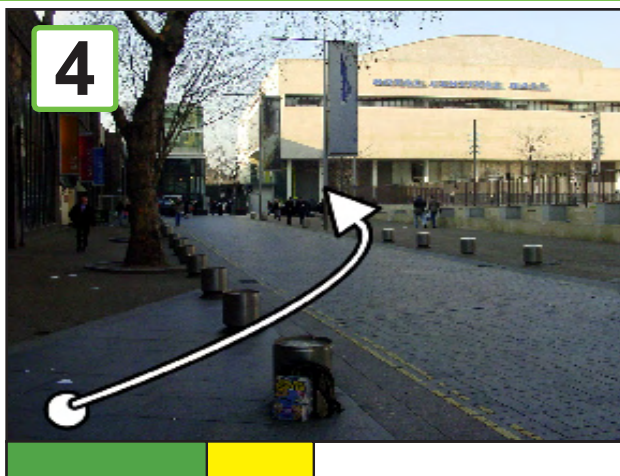

A step-free route from Waterloo mainline station to the Southbank Centre's accessible entrance.

1

Southbank Centre the Royal Festival Hall, Queen Elizabeth Hall and Hayward Gallery. This map takes you to the ticket office in the Royal Festival Hall, from there you can get to all the other venues.

1 Leave Waterloo station at Exit 3 (next to Costa Café). Turn left and follow the footpath downhill.

2 Pass Waterloo main entrance. Turn right and cross to the island, turn left and cross again.

3 Cross York Road at the pelican crossing. Go under the bridge straight ahead (Sutton Walk).

A step-free route from Waterloo mainline station to the Southbank Centre's accessible entrance.

2

SOUTH BANK CENTRE

Go straight ahead down the road. Cross over Belvedere Road (this is a level area).

Turn right and go towards the Royal Festival Hall. Go left at the corner and go around the building.

Carry on around the building and under the footbridge.

Turn left at the riverside and go past the cafés. Turn left at the yellow canopy.

Go through the automatic doors and turn right for the lift (at the back wall). Take the lift to the 1st floor.